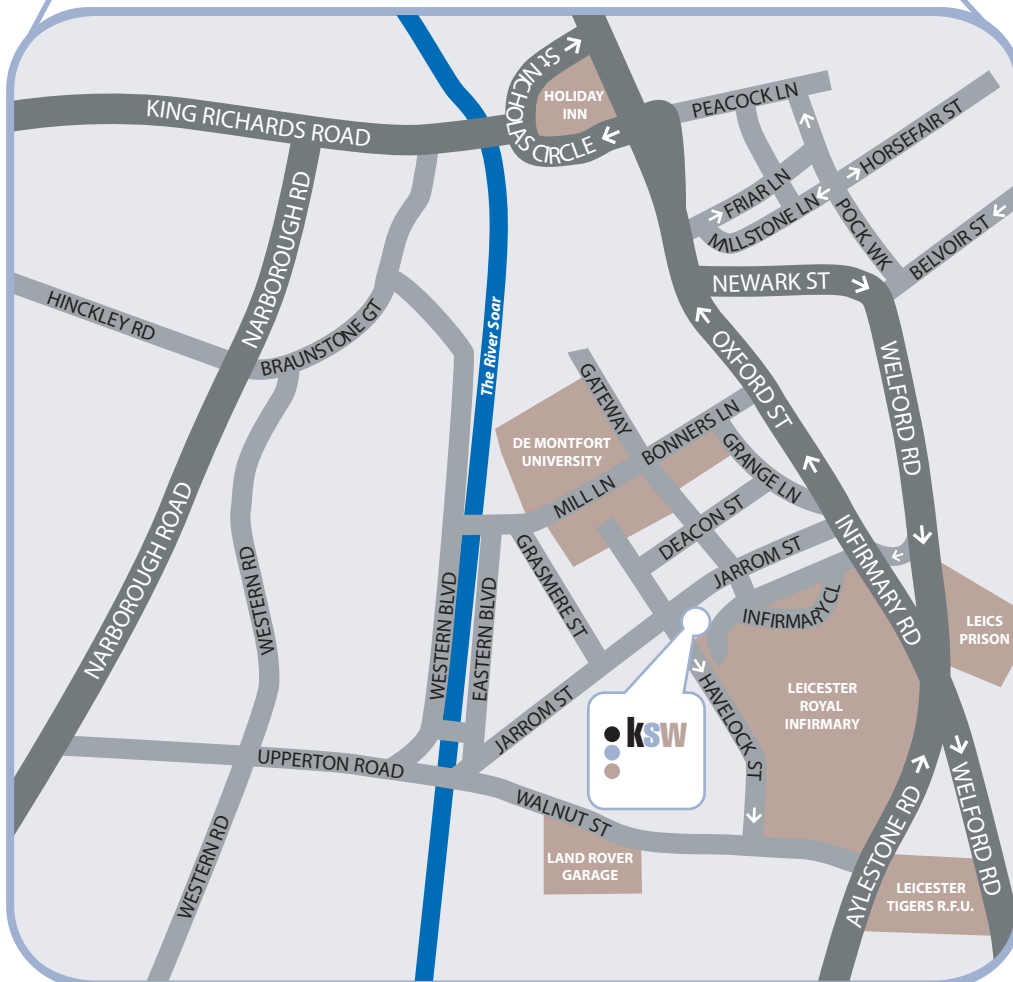

Location maps

We are conveniently located on the outskirts of Leicester city centre. If you follow signposts to the Leicester Royal Infirmary we are literally 200 meters away from the main entrance.

We have a large car park available for the use of our visitors. Alternatively if you are travelling by either bus or train both stations are within a five minute taxi ride.